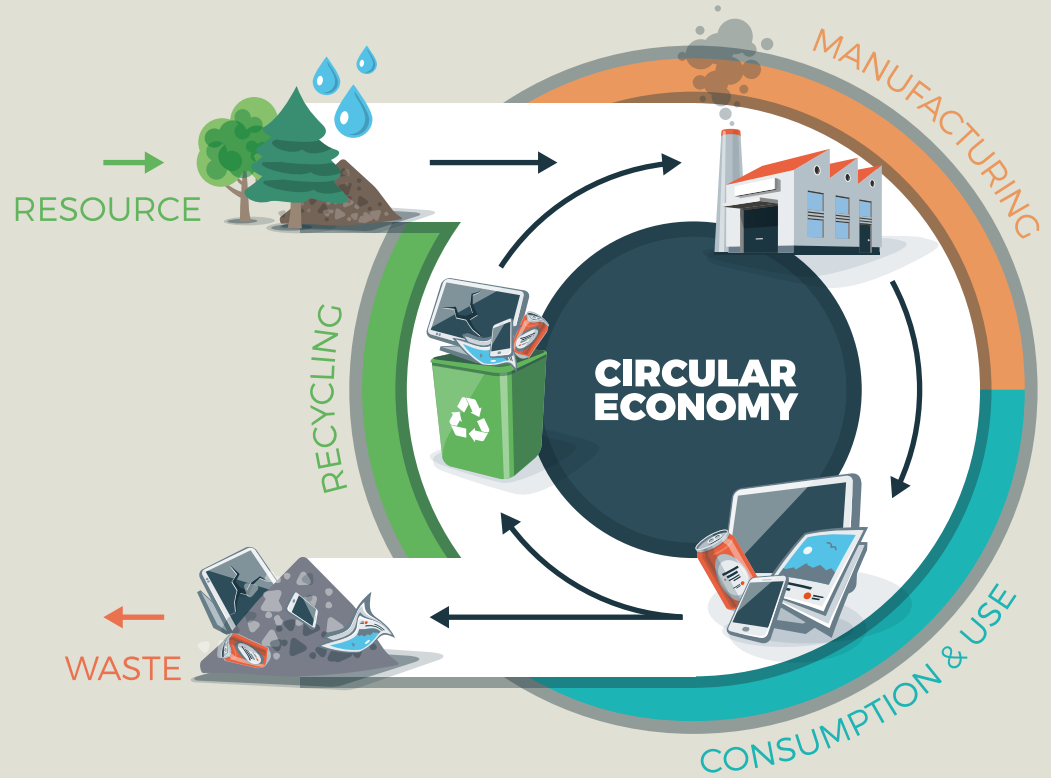

# CIRCULAR ECONOMY & E-WASTE

Campaigners believe unscrupulous scrap merchants are illegally dumping millions of tonnes of dangerous waste on the developing world. The Answer to the E-waste problem – Reuse, Repair and Recycle. It is indeed possible to considerably extend the working life span of a network infrastructure almost indefinitely